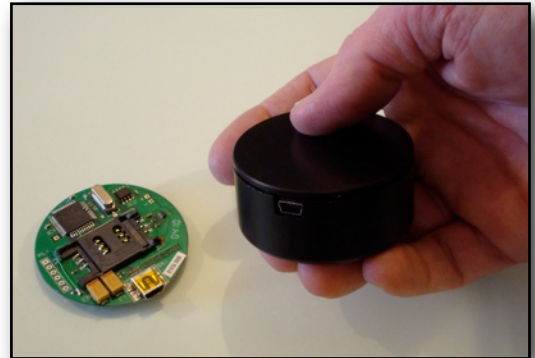

TrAce 5120

Applications - Tracking vehicles, people, packages / shipments, valuable assets.

For a detailed proposal please contact us directly

Digital RF Ltd
Walford House
Generals Lane
Boreham, Chelmsford
Essex CM3 3HW

Tel +44 (0)1245 467786
Fax +44(0)1245 468716
Email Sales@DigitalRF.net
www.DigitalRF.net